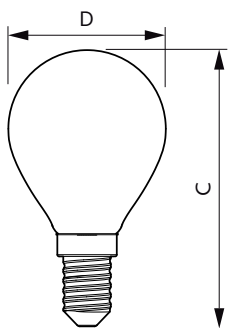

Classic frosted LED candles and lusters

Energy Consumption kWh/1000 h	3 kWh
Product Data	
Full product code	871869670641100
Order product name	Classic LEDLuster ND 2.2-25W P45 E14 FR
EAN/UPC - Product	8718696706411
Order code	929001345402

Numerator - Quantity Per Pack	1
Numerator - Packs per outer box	10
Material Nr. (12NC)	929001345402
Net Weight (Piece)	0.014 kg

Dimensional drawing

Candle P45 230V 2-25W 250lm 2700K E14ND

Product	D	C
Classic LEDLuster ND 2.2-25W P45 E14 FR	45 mm	80 mm