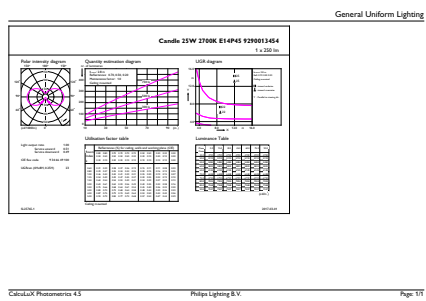

LEDbulb 25W E14 827 FR P45