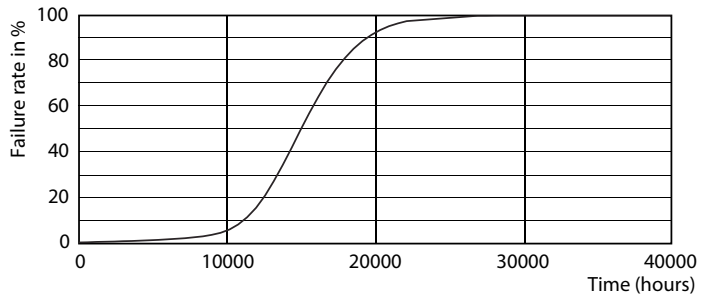

Classic frosted LED candles and lusters

Lifetime

LEDbulb 25W E14 827 FR B35