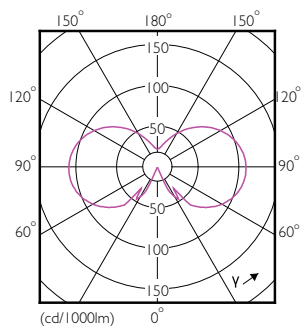

LEDbulb 25W E14 827 FR B35